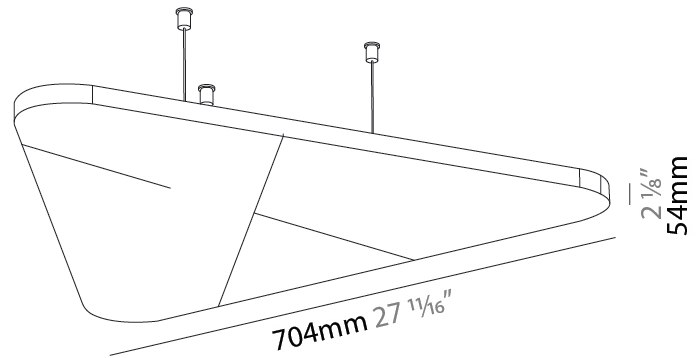

PROJECT	_____
TYPE	_____
SPECIFIER	_____
QUANTITY	_____
DATE	_____

VICTORY ACOUSTIC PANEL SUSPENSION

A300710-

base number	_____	_____	_____
	Finishes (Diamond)	Finish Options	Cable Length

1. To build a product code in our configurator select the specify button on the base model # product page
2. To build a manual product code on this datasheet choose from the options listed below in blue font and add the suffix to the base model #

GENERAL

Series: Victory Acoustic Panel
Brand: Prolicht
Division: Architectural
Mounting Type: Suspension
Mounting Location: Ceiling
Subcategory: Acoustic

PHYSICAL

Shape: Round
Length (mm): 800
Length (in): 31 1/2
Width (mm): 704
Width (in): 27 11/16
Height (mm): 24
Height (in): 15/16

Fixture Finish: [ANC](#) / [ASH](#) / [BNA](#) / [BTC](#) / [BZE](#) / [CEL](#) / [EGG](#) / [EVG](#) / [FOG](#) / [FOS](#) / [FST](#) / [FUA](#) / [IRI](#) / [IRO](#) / [KHA](#) / [LIC](#) / [LIM](#) / [MER](#) / [MSN](#) / [MUS](#) / [ONX](#) / [PEA](#) / [PLU](#) / [POL](#) / [PPY](#) / [RAY](#) / [ROY](#) / [RST](#) / [STE](#) / [SWD](#) / [TAN](#) / [TAU](#)

Holder Finish: [SSR](#) / [BKV](#) / [CWI](#) / [CRY](#) / [HAB](#) / [LAG](#) / [UFT](#) / [ITA](#) / [RUA](#) / [RUR](#) / [MIC](#) / [FTG](#) / [MYG](#) / [TWT](#) / [LOD](#) / [PUS](#) / [FRO](#) / [FUP](#) / [KIA](#) / [POP](#) / [BLS](#) / [SPG](#) / [MEY](#) / [GOH](#) / [GUM](#) / [CHC](#) / [COM](#) / [ABZ](#) / [JAG](#)

Fixture Material: [Aluminum](#)
[Cable Details: 2000mm / 6000mm Transparent Cable](#)

ELECTRICAL

LED

OPTICAL

RATINGS AND CERTIFICATIONS

Certified By: CSA Certified to UL and CSA Standards
IP rating: IP20