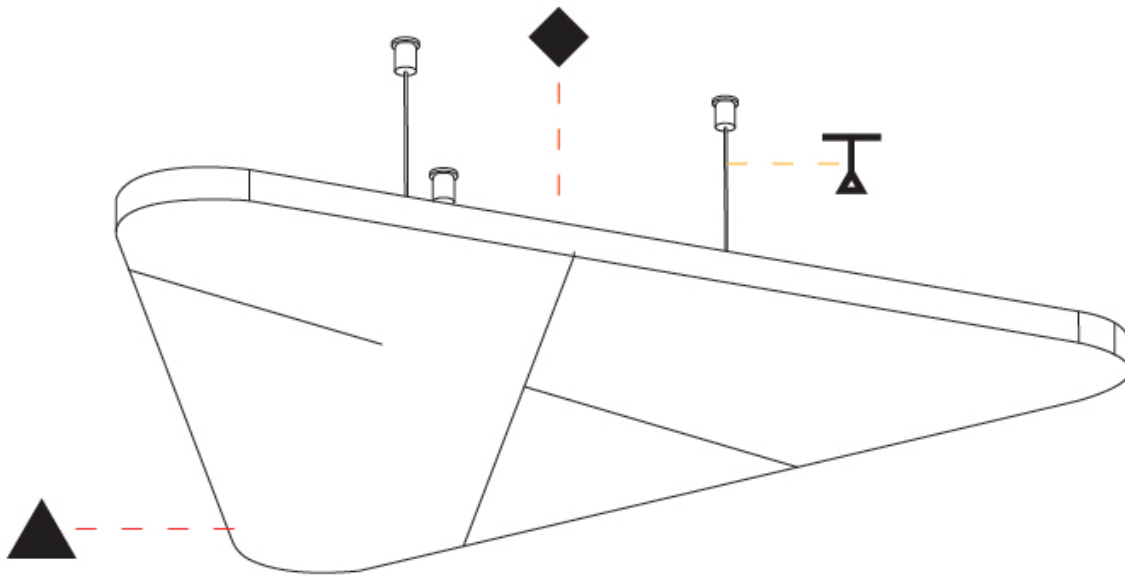

VICTORY ACOUSTIC PANEL SUSPENSION

A300710-

PROJECT	_____
TYPE	_____
SPECIFIER	_____
QUANTITY	_____
DATE	_____

A